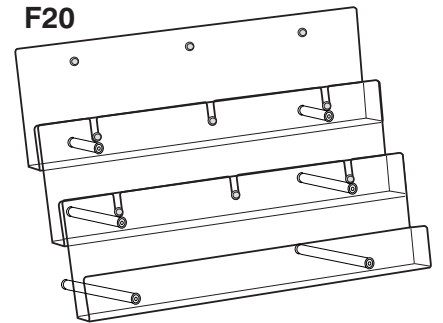

D20 L4260 Book shelf 3mm. Unit Size: 150h x 550w x 100d

E20

E20 AS550S Magazine / Brochure shelf 4mm. Unit Size: 130h x 550w x 320d

AS1000S Magazine / Brochure shelf 4mm. Unit Size: 130h x 1000w x 320d

F20 Multi tier display racks, supplied with brackets for slat fixing.

C26
Unit Size: 2 tier 325h x 600w x 80d

C36
Unit Size: 3 tier 450h x 600w x 120d

C46
Unit Size: 4 tier 575h x 600w x 160d

C20
Unit Size: 2 tier 325h x 1000w x 80d

C30
Unit Size: 3 tier 450h x 1000w x 120d

C40
Unit Size: 4 tier 575h x 1000w x 160d

F20