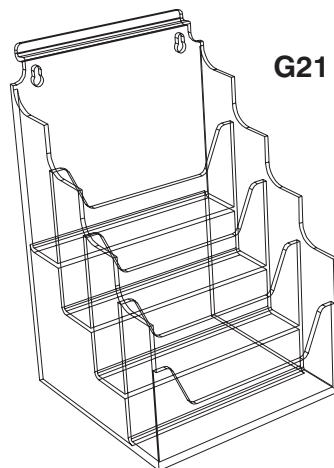

E21 **AR34TS** 1/3 A4 Multi tier literature dispenser. Unit Size: - 4 tier 260h x 125w x 160d

F21 **AR54TS** A5 Multi tier literature dispenser. Unit Size: - 4 tier 260h x 165w x 160d

G21 **AR43TS** A4 Multi tier literature dispenser. Unit Size: - 3 tier 320h x 245w x 160d

H21 **S8271** Book support 2mm. Unit Size: 150h x 100w x 150d