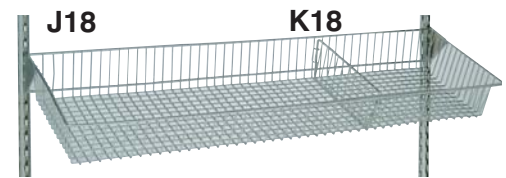

**2528673**

Hanging rail. Unit Size: 600w x 300d

**2528873**

**J18** Display basket. Unit Size: 1000w x 300d

**2575673**

Display basket. Unit Size: 600w x 300d

**2575073**

**K18 2574473** Divider  
Unit size: 95w x 290d

**L18 MS31587** Literature shelf  
Unit size: 270h x 1000w x 210d  
**MS31687** Literature shelf  
Unit size: 270h x 600w x 210d

**M18 2584173** Ball arm. Locates on any hanging rail 350mm long

**N18 2584573** Straight arm. Locates on any hanging rail 350mm long.