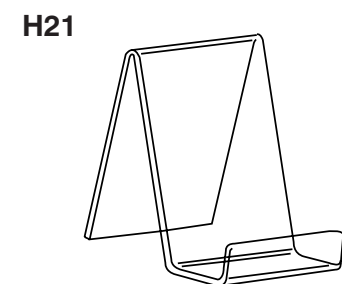

**J20**

**A21** A4 Literature dispenser. Freestanding, screw fix to wall, fit to slat using slat bracket L2900, units clip together. Finish clear.

**L2400** Unit Size: 290h x 235w x 30d.

**B21** A5 Literature dispenser. Freestanding, screw fix to wall, fit to slat using slat bracket L2900, units clip together. Finish clear.

**L2500** Unit Size: 200h x 160w x 27d

**C21** 1/3 A4 Literature dispenser. Freestanding, screw fix to wall, fit to slat using slat bracket L2900, units clip together. Finish clear.

**L2700** Unit Size: 200h x 110w x 27d

**D21** **L2900** Bracket to adapt the literature dispensers (L2400, L2500, L2700) for slatwall location.

**E21** **AR34TS** 1/3 A4 Multi tier literature dispenser. Unit Size: - 4 tier 260h x 125w x 160d

**F21** **AR54TS** A5 Multi tier literature dispenser. Unit Size: - 4 tier 260h x 165w x 160d

**G21** **AR43TS** A4 Multi tier literature dispenser. Unit Size: - 3 tier 320h x 245w x 160d

**H21** **S8271** Book support 2mm. Unit Size: 150h x 100w x 150d