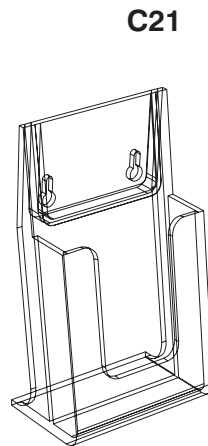

**C20**  
Unit Size: 2 tier 325h x 1000w x 80d

**C30**  
Unit Size: 3 tier 450h x 1000w x 120d

**C40**  
Unit Size: 4 tier 575h x 1000w x 160d

**F20**

**G20**

**G20 L2490** Pen dispenser 4mm. Unit Size: 100h x 600w x 75d

**H20 L2640** Ribbon dispenser 4mm. Unit Size: 75h x 500w x 150d

**J20** Standard card rack 3mm. Unit Size: 85h x 600w x 75d

**L1001**  
Standard card rack 3mm. Unit Size: 85h x 1000w x 75d

**L1003**

**H20**

**J20**

**A21** A4 Literature dispenser. Freestanding, screw fix to wall, fit to slat using slat bracket L2900, units clip together. Finish clear.

**L2400** Unit Size: 290h x 235w x 30d.

**B21** A5 Literature dispenser. Freestanding, screw fix to wall, fit to slat using slat bracket L2900, units clip together. Finish clear.

**L2500** Unit Size: 200h x 160w x 27d

**C21** 1/3 A4 Literature dispenser. Freestanding, screw fix to wall, fit to slat using slat bracket L2900, units clip together. Finish clear.

**L2700** Unit Size: 200h x 110w x 27d