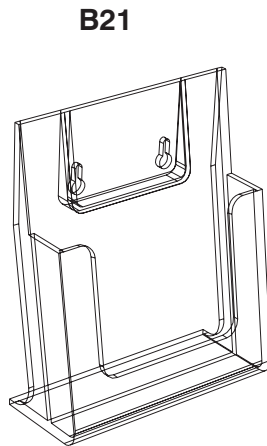

**C20**  
Unit Size: 2 tier 325h x 1000w x 80d

**C30**  
Unit Size: 3 tier 450h x 1000w x 120d

**C40**  
Unit Size: 4 tier 575h x 1000w x 160d

**F20**

**G20**

**G20 L2490** Pen dispenser 4mm. Unit Size: 100h x 600w x 75d

**H20 L2640** Ribbon dispenser 4mm. Unit Size: 75h x 500w x 150d

**J20** Standard card rack 3mm. Unit Size: 85h x 600w x 75d

**L1001**  
Standard card rack 3mm. Unit Size: 85h x 1000w x 75d

**L1003**

**H20**

**J20**

**A21** A4 Literature dispenser. Freestanding, screw fix to wall, fit to slat using slat bracket L2900, units clip together. Finish clear.

**L2400** Unit Size: 290h x 235w x 30d.

**B21** A5 Literature dispenser. Freestanding, screw fix to wall, fit to slat using slat bracket L2900, units clip together. Finish clear.