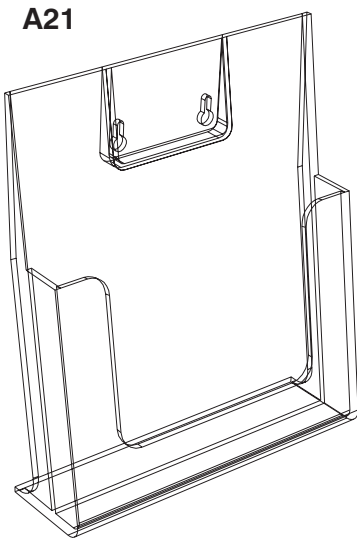

**C20**  
Unit Size: 2 tier 325h x 1000w x 80d

**C30**  
Unit Size: 3 tier 450h x 1000w x 120d

**C40**  
Unit Size: 4 tier 575h x 1000w x 160d

**F20**

**G20**

**G20 L2490** Pen dispenser 4mm. Unit Size: 100h x 600w x 75d

**H20 L2640** Ribbon dispenser 4mm. Unit Size: 75h x 500w x 150d

**J20** Standard card rack 3mm. Unit Size: 85h x 600w x 75d

**L1001**  
Standard card rack 3mm. Unit Size: 85h x 1000w x 75d

**L1003**

**H20**

**J20**

**A21** A4 Literature dispenser. Freestanding, screw fix to wall, fit to slat using slat bracket L2900, units clip together. Finish clear.

**L2400** Unit Size: 290h x 235w x 30d.

**B21** A5 Literature dispenser. Freestanding, screw fix to wall, fit to slat using slat bracket L2900, units clip together. Finish clear.