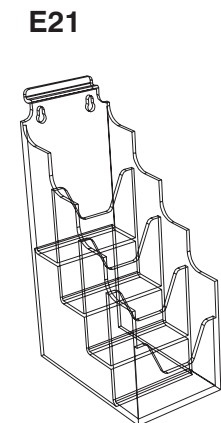

E21 **AR34TS** 1/3 A4 Multi tier literature dispenser. Unit Size: - 4 tier 260h x 125w x 160d

F21 **AR54TS** A5 Multi tier literature dispenser. Unit Size: - 4 tier 260h x 165w x 160d

G21 **AR43TS** A4 Multi tier literature dispenser. Unit Size: - 3 tier 320h x 245w x 160d

H21 **S8271** Book support 2mm. Unit Size: 150h x 100w x 150d