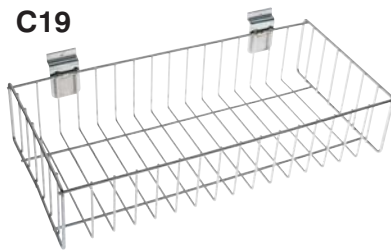

Slat

Via email
pink@optoint.co.uk

Slatwall. This range of accessories has been designed to work with any of our slatwall systems. Slatwall panels can be found or incorporated in either Select, Multiline, or Deltaline systems.

A19 Flat timber shelf.
Unit Size: 18h x 550w x 220d
K92524
T92523
Shelf. Unit Size: 18h x 275w x 220d
K92624
T92623

B19 **LO82873** Garment rail.
Unit Size: 500w x 300d

C19 **LO85073** Basket.
Unit Size: 100h x 500w x 200d

D19 **LO82473** Hanging arm.
Unit Size: 295mm long

E19 **LO82173** Ten notch srm.
Unit Size: 400mm long

F19 **LO84673** Display hook.
Unit Size: 60h x 45w x 45d

G19 **LO83173** Pin arm.
Unit Size: 250mm long

H19 **LO83273** Pin arm.
Unit Size: 150mm long

J19 **LO84173** "U" hook.
Unit Size: 250mm long

K19 **LO84273** "U" hook.
Unit Size: 150mm long

C19

F19

G10

H19

J19

K19