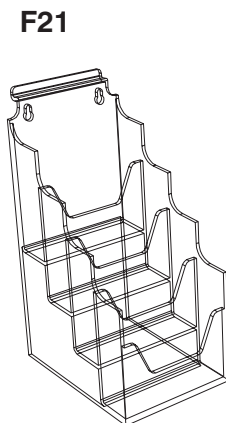

E21 **AR34TS** 1/3 A4 Multi tier literature dispenser. Unit Size: - 4 tier 260h x 125w x 160d

F21 **AR54TS** A5 Multi tier literature dispenser. Unit Size: - 4 tier 260h x 165w x 160d

G21 **AR43TS** A4 Multi tier literature dispenser. Unit Size: - 3 tier 320h x 245w x 160d

H21 **S8271** Book support 2mm. Unit Size: 150h x 100w x 150d