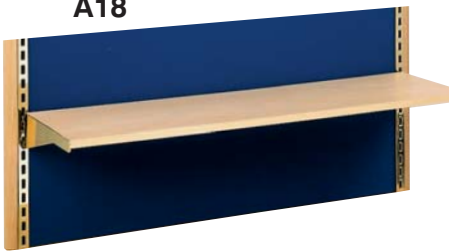

# Opto Accessories for slotted tube and slatwall Slotted

**Slotted Tube.** This range of accessories has been designed to hook into all Select, Multiline units, and selected Multiline Demountable panels. 1000mm and 600mm centre sizes. Timber shelves are supplied in either white beech (code prefix **T**) or white oak (code prefix **K**)

**A18**

**A18** Shelf. Unit Size: 1000w x 300d

**K43024**

**T43023**

Shelf. Unit Size: 600w x 300d

**K43124**

**T43123**

Shelf. Unit Size: 1000w x 200d

**K42924**

**T42923**

Shelf. Unit Size: 600w x 200d

**K42824**

**T42823**

**B18**

**B18** Corner shelf. Unit Size: 600w x 236d

**K43224**